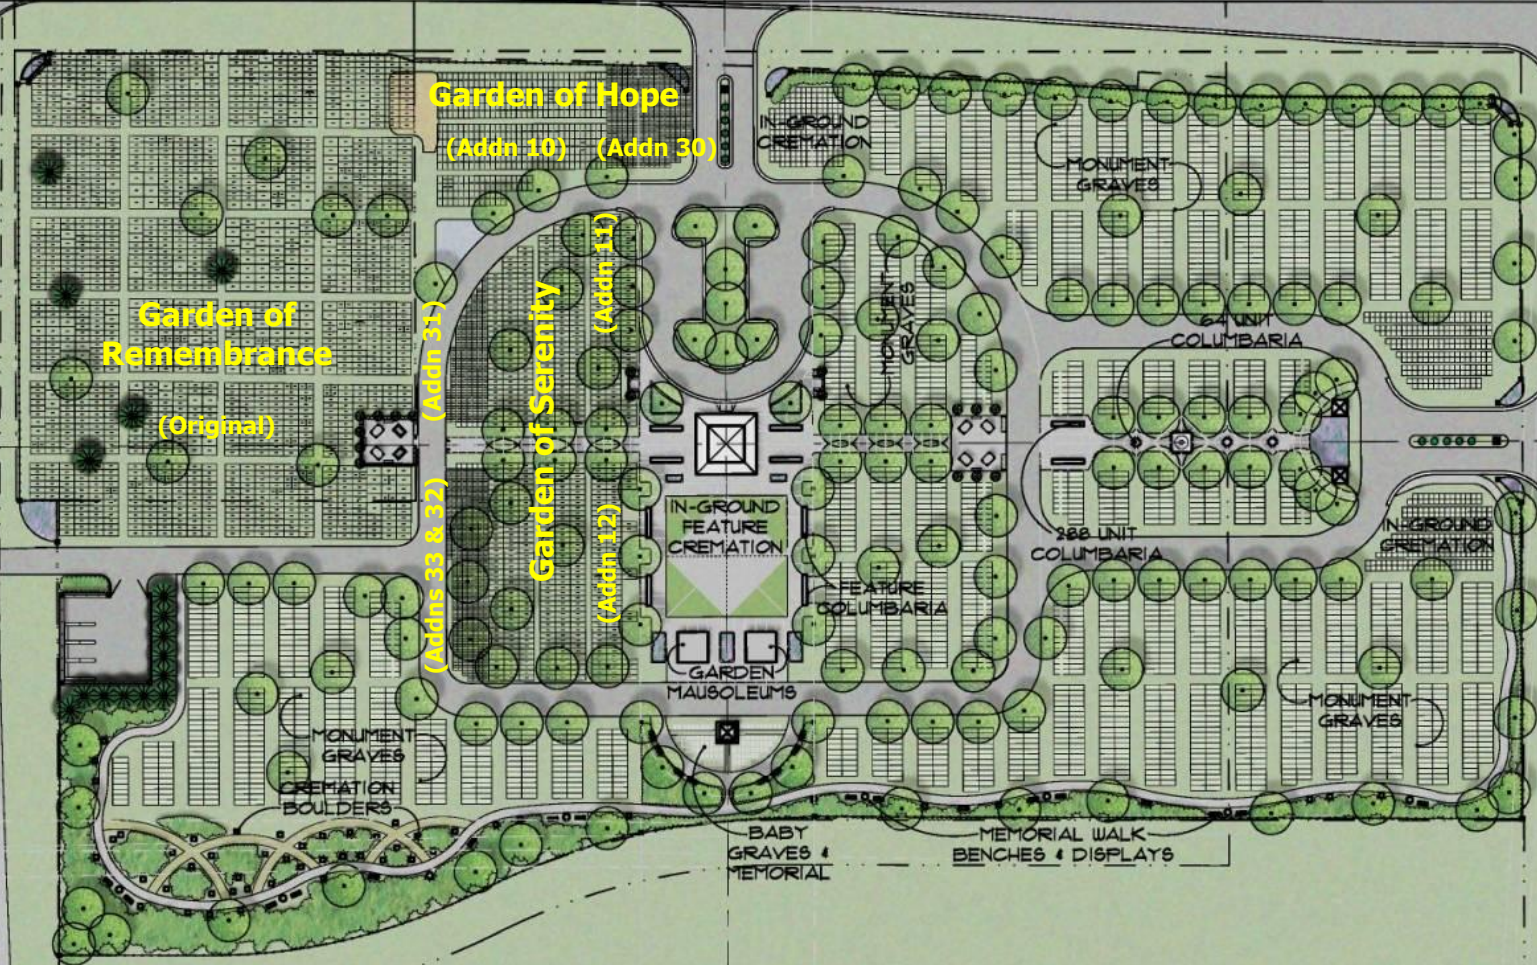

150th Street W. (CSAH 42)

Pilot Knob Road (CSAH 31)

0+00
1+00
2+00
3+00
4+00
5+00
6+00
7+00
Embry Path

Garden of Hope
(Addn 10) (Addn 30)

Garden of Remembrance
(Original)

Garden of Serenity
(Addn 11)
(Addn 12)
(Addns 33 & 32)

IN-GROUND
FEATURE
CREMATION

FEATURE
COLUMBARIA

GARDEN
MAUSOLEUMS

MONUMENT
GRAVES

64 UNIT
COLUMBARIA

288 UNIT
COLUMBARIA

IN-GROUND
CREMATION

MONUMENT
GRAVES
CREMATION
BOULDERS

BABY
GRAVES &
MEMORIAL

MEMORIAL WALK
BENCHES &
DISPLAYS

MASTER PLAN

SCALE: 1" = 40' - 0"

BDX FILE NAME: (172a (LMS Tech)) P:\1011 - Apple Valley - Lebanon Cem Master Plan\AutoCAD\1011_31-0107_MT_MASTER.dwg
PLOT DATE: Jan 10, 2011 8:41am