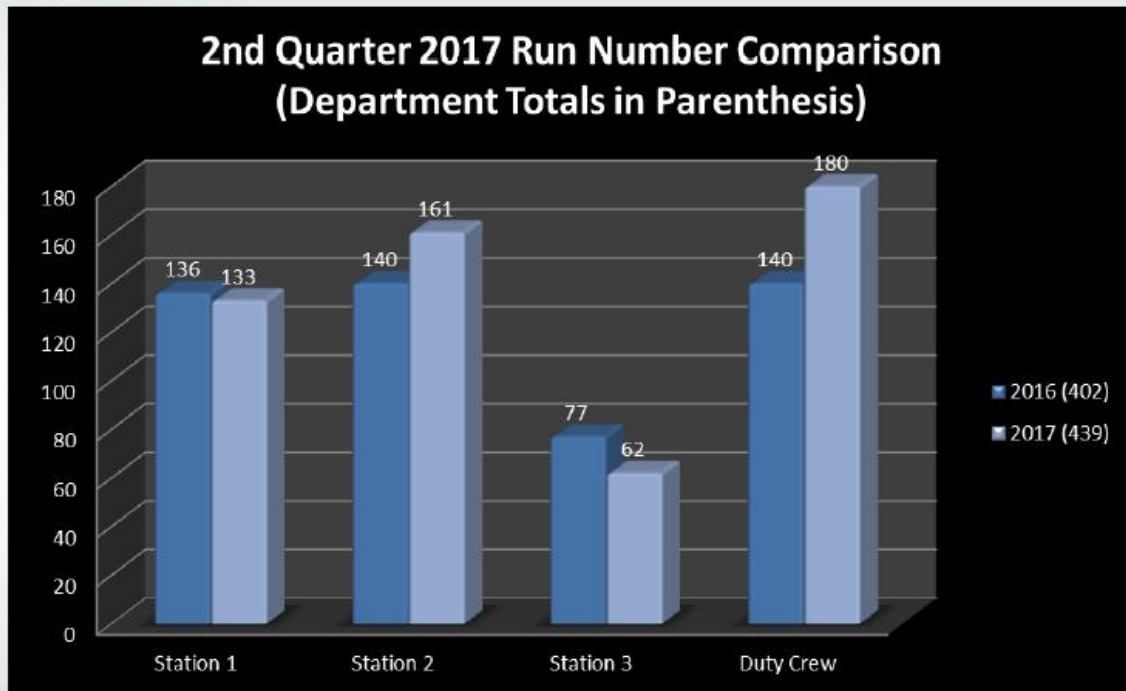

Neighbors Helping Neighbors

2nd Quarter 2017 Run Numbers:

Month	Department	Station 1	Station 2	Station 3	Duty Crew
April	144	32	46	24	66
May	147	54	60	13	64
June	148	47	55	25	50
2nd Quarter 2017 Totals	439	133	161	62	180

Year to Year Comparison: