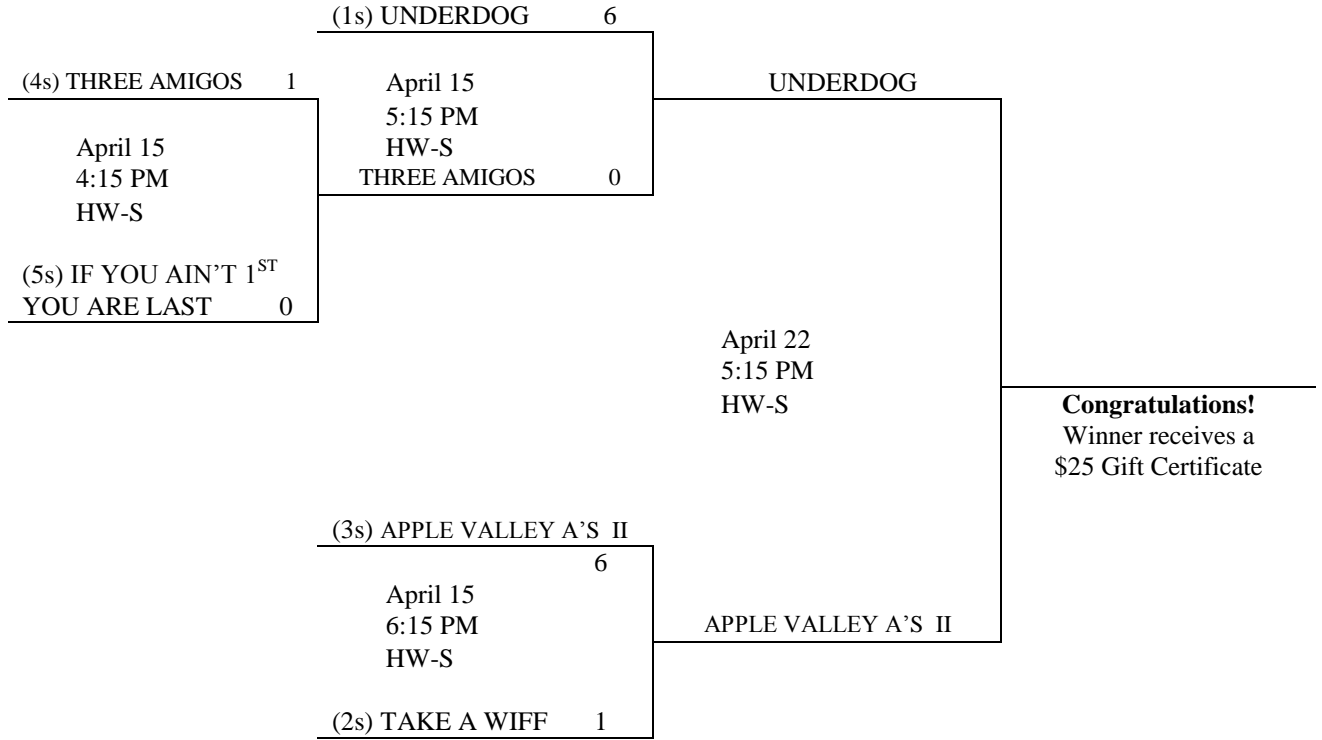

**WINTER 2018 – MEN’S WIFFLEBALL LEAGUE PLAYOFFS- SUNDAYS**

**Hard Wood (HW) Sport Court (SC)**

Play-off games will consist of 6 innings, league rules will apply as far as the 10 run rule. All games will still have the 1 hour time limit, except for the Championship games in both divisions.

NOTE: Teams must be ready 15 minutes prior to game time if the field is available.

**April 15 and April 22<sup>nd</sup>, 2018**

**Division I**

\*\*\*\*\*

**Division II**