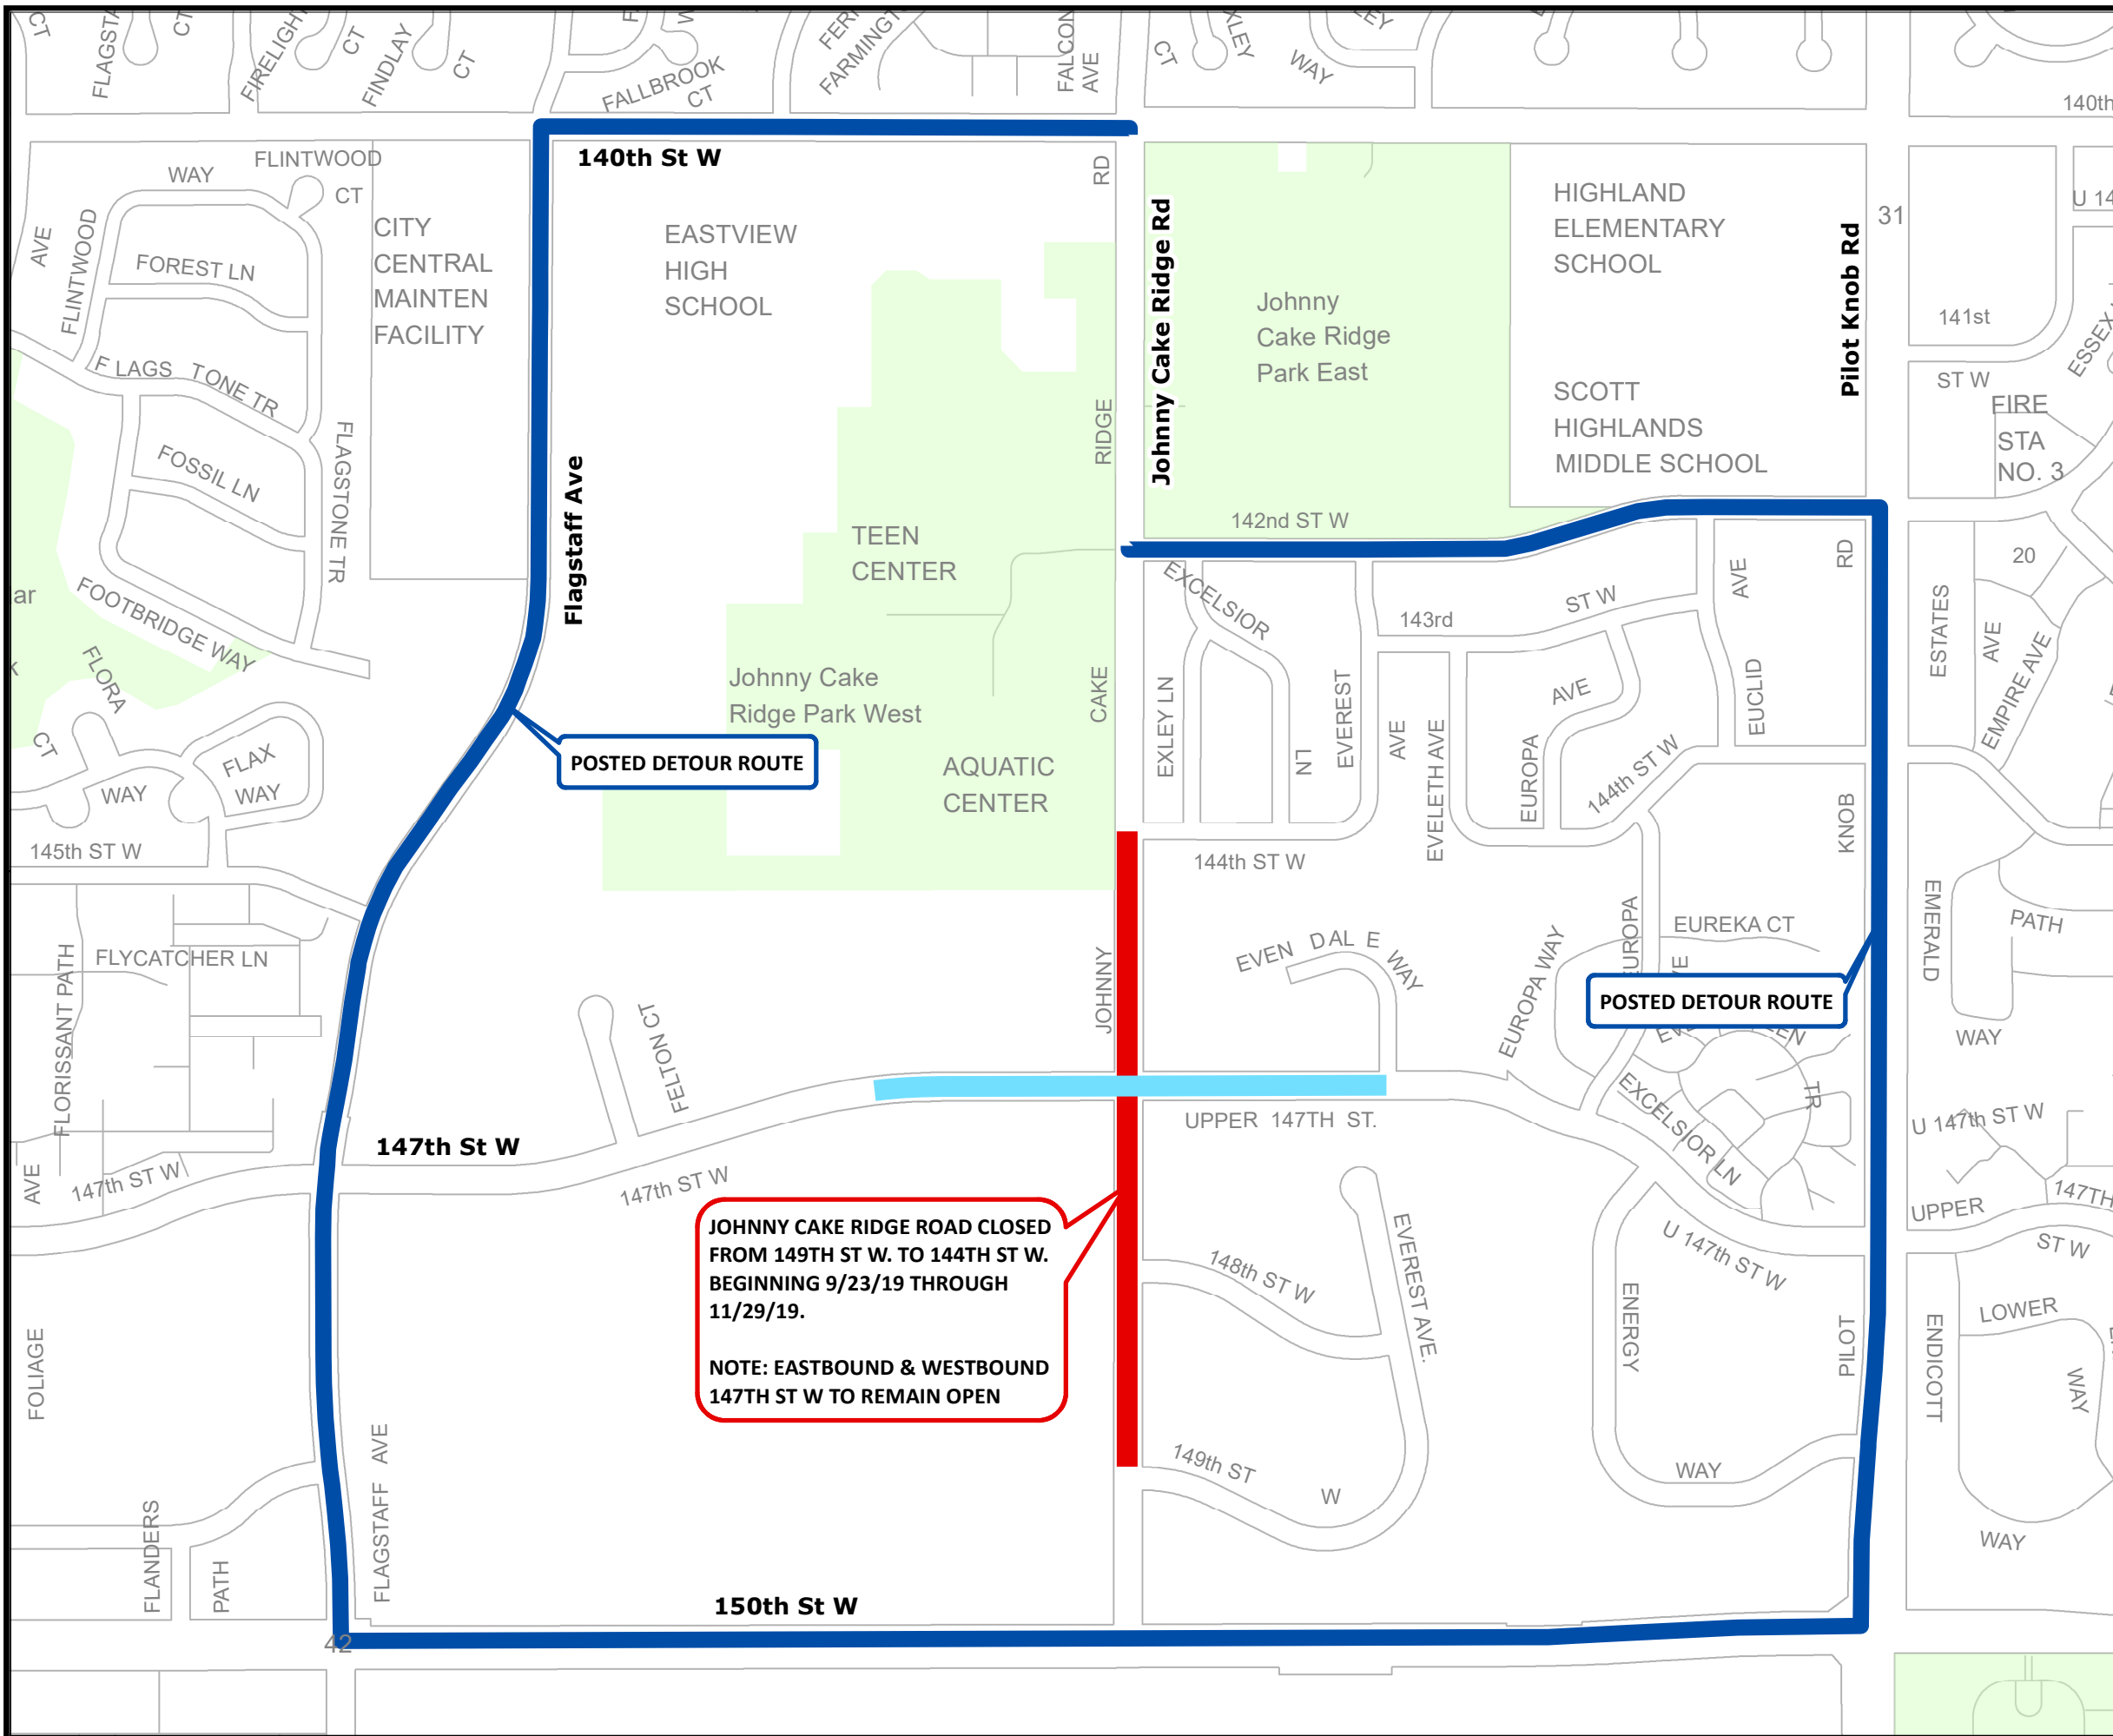

Apple Valley

147TH ST W AND JCRR INTERSECTION IMPROVEMENTS

City Project #2019-109

ROAD CLOSURE & DETOUR ROUTE

-  Johnny Cake Ridge Road Closure
-  Posted Detour Route
-  147th St W to Remain Open

POSTED DETOUR ROUTE

POSTED DETOUR ROUTE

JOHNNY CAKE RIDGE ROAD CLOSED FROM 149TH ST W. TO 144TH ST W. BEGINNING 9/23/19 THROUGH 11/29/19.

NOTE: EASTBOUND & WESTBOUND 147TH ST W TO REMAIN OPEN