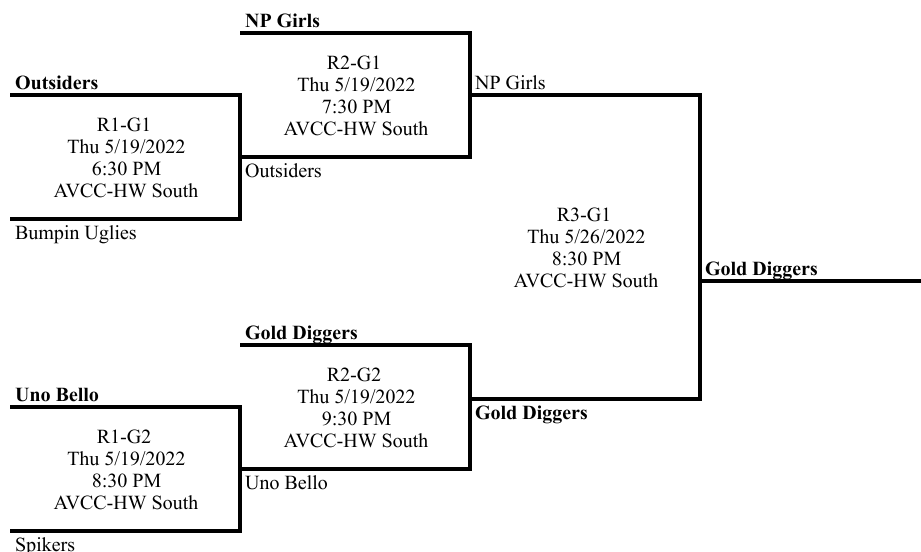

GB = Games Back, GP = Games Played, PCT = Winning Percentage.

Playoffs - Seeds 1-5

Playoffs - Seeds 6-10

Standings

Place	Team	W	L	T	GB	GP	PCT	Streak	Coach
1	NP Girls	17	10	0	--	27	0.630	Won 3	
2	Gold Diggers	17	10	0	--	27	0.630	Won 2	
3	Uno Bello	13	14	0	4	27	0.481	Lost 2	
4	Outsiders	12	15	0	5	27	0.444	Won 1	
5	Bumpin Uglies	12	15	0	5	27	0.444	Won 3	
6	Spikers	10	17	0	7	27	0.370	Lost 3	

GB = Games Back, GP = Games Played, PCT = Winning Percentage.

Playoff Brackets

Standings

Place	Team	W	L	T	GB	GP	PCT	Streak	Coach
1	Some Spike It Hot	24	3	0	--	27	0.889	Won 1	
2	Not Today	20	7	0	4	27	0.741	Lost 3	
3	Andretti Winery	17	10	0	7	27	0.630	Won 3	
4	Stonies	17	10	0	7	27	0.630	Won 2	
5	Prisoners of Gravity	14	13	0	10	27	0.519	Lost 2	
6	Diggin Divas	7	20	0	17	27	0.259	Lost 1	
7	Game On	6	21	0	18	27	0.222	Won 1	
8	Ballbusters	0	27	0	24	27	0.000	Lost 23	