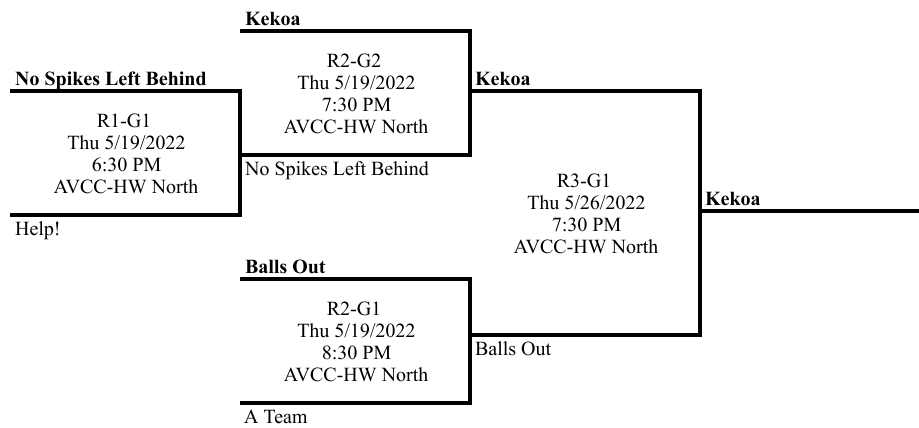

Standings

Place	Team	W	L	T	GB	GP	PCT	Streak	Coach
1	Kekoa	27	0	0	--	27	1.000	Won 27	
2	Balls Out	22	5	0	5	27	0.815	Won 9	
3	A Team	19	8	0	8	27	0.704	Lost 1	
4	No Spikes Left Behind	18	9	0	9	27	0.667	Won 8	
5	Help!	12	15	0	15	27	0.444	Won 3	
6	Tools	11	16	0	16	27	0.407	Lost 6	
7	The Slayers	10	17	0	17	27	0.370	Won 1	
8	Floor Play	8	19	0	19	27	0.296	Lost 8	
9	Attack Pack	5	22	0	22	27	0.185	Lost 9	
10	The Diggers	3	24	0	24	27	0.111	Lost 11	

GB = Games Back, GP = Games Played, PCT = Winning Percentage.

Playoffs - Seeds 1-5