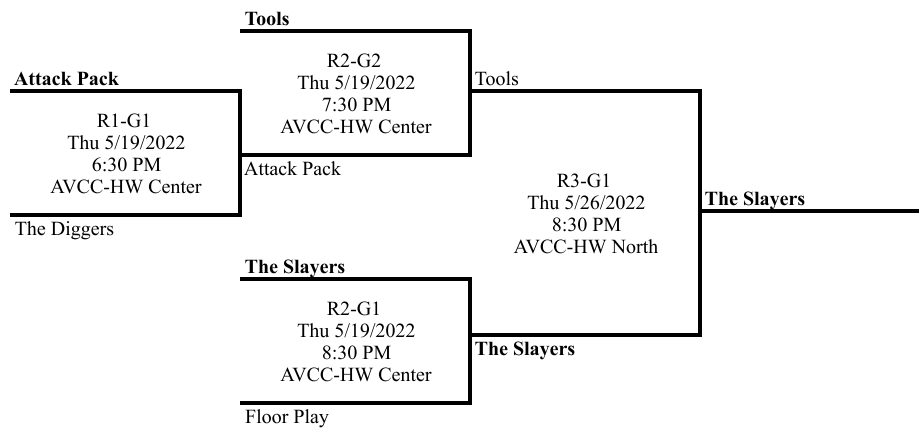

Playoffs - Seeds 6-10