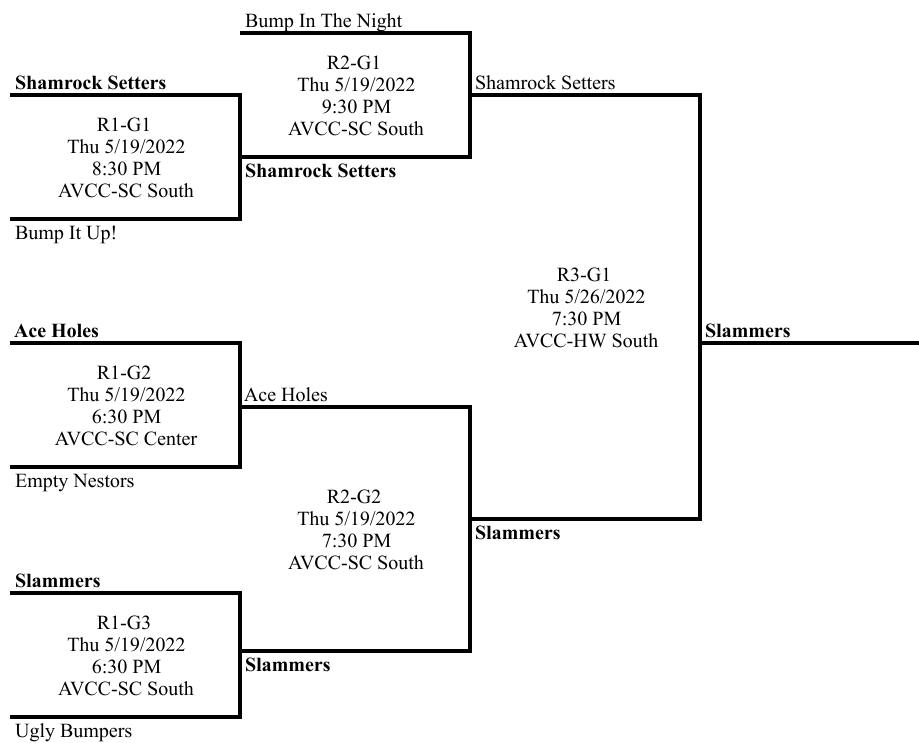

Standings

Place	Team	W	L	T	GB	GP	PCT	Streak	Coach
1	Bump In The Night	23	4	0	--	27	0.852	Won 3	
2	Slammers	22	5	0	1	27	0.815	Won 6	
3	Ace Holes	18	9	0	5	27	0.667	Won 11	
4	Shamrock Setters	13	14	0	10	27	0.481	Won 4	
5	Bump It Up!	10	20	0	14.5	30	0.333	Lost 7	
6	Empty Nestors	4	23	0	19	27	0.148	Lost 9	
7	Ugly Bumpers	3	24	0	20	27	0.111	Lost 6	

GB = Games Back, GP = Games Played, PCT = Winning Percentage.

Playoff Brackets