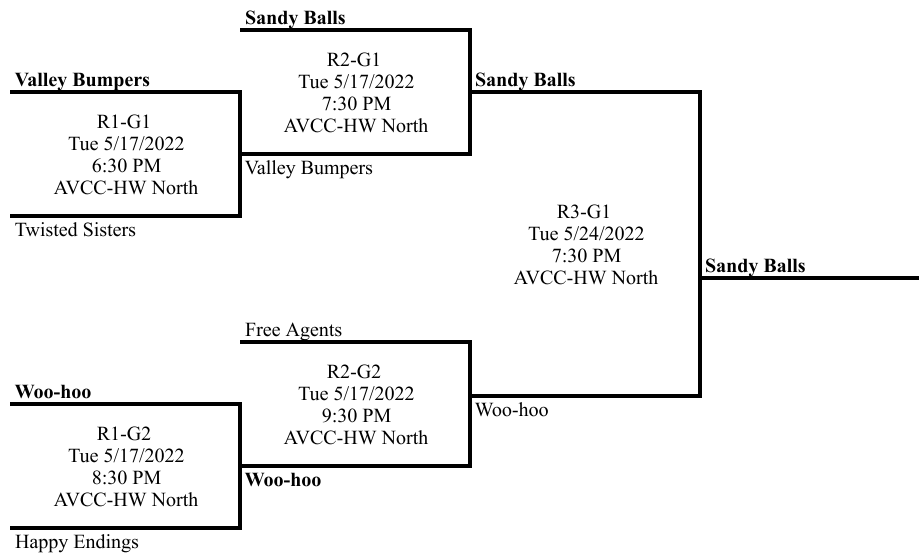

Standings

Place	Team	W	L	T	GB	GP	PCT	Streak	Coach
1	Sandy Balls	27	0	0	--	27	1.000	Won 27	
2	Free Agents	23	7	0	5.5	30	0.767	Won 2	
3	Woo-hoo	19	8	0	8	27	0.704	Lost 2	
4	Valley Bumpers	17	10	0	10	27	0.630	Lost 5	
5	Twisted Sisters	15	12	0	12	27	0.556	Lost 1	
6	Happy Endings	13	14	0	14	27	0.481	Won 3	
7	Dinks	11	16	0	16	27	0.407	Won 2	
8	Beast Mode On	11	16	0	16	27	0.407	Lost 2	
9	Book Club	10	17	0	17	27	0.370	Won 1	
10	Bumpin' Beauties	2	25	0	25	27	0.074	Won 1	
11	That's What She Set	2	25	0	25	27	0.074	Lost 1	

GB = Games Back, GP = Games Played, PCT = Winning Percentage.

Playoffs - Seeds 1-6