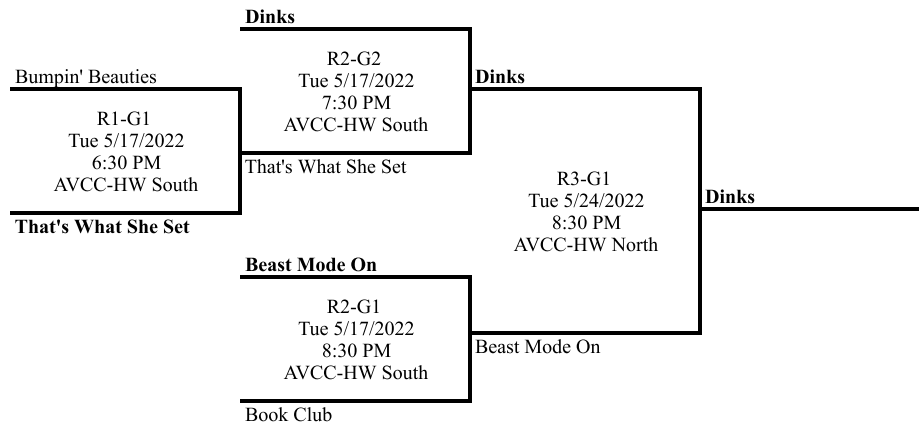

Standings

Place	Team	W	L	T	GB	GP	PCT	Streak	Coach
1	Sandy Balls	27	0	0	--	27	1.000	Won 27	
2	Free Agents	23	7	0	5.5	30	0.767	Won 2	
3	Woo-hoo	19	8	0	8	27	0.704	Lost 2	
4	Valley Bumpers	17	10	0	10	27	0.630	Lost 5	
5	Twisted Sisters	15	12	0	12	27	0.556	Lost 1	
6	Happy Endings	13	14	0	14	27	0.481	Won 3	
7	Dinks	11	16	0	16	27	0.407	Won 2	
8	Beast Mode On	11	16	0	16	27	0.407	Lost 2	
9	Book Club	10	17	0	17	27	0.370	Won 1	
10	Bumpin' Beauties	2	25	0	25	27	0.074	Won 1	
11	That's What She Set	2	25	0	25	27	0.074	Lost 1	

GB = Games Back, GP = Games Played, PCT = Winning Percentage.

Playoffs - Seeds 1-6

Playoffs - Seeds 7-11

Standings

Place	Team	W	L	T	GB	GP	PCT	Streak	Coach
1	Kekoa	27	0	0	--	27	1.000	Won 27	
2	Balls Out	22	5	0	5	27	0.815	Won 9	
3	A Team	19	8	0	8	27	0.704	Lost 1	
4	No Spikes Left Behind	18	9	0	9	27	0.667	Won 8	
5	Help!	12	15	0	15	27	0.444	Won 3	
6	Tools	11	16	0	16	27	0.407	Lost 6	
7	The Slayers	10	17	0	17	27	0.370	Won 1	
8	Floor Play	8	19	0	19	27	0.296	Lost 8	
9	Attack Pack	5	22	0	22	27	0.185	Lost 9	
10	The Diggers	3	24	0	24	27	0.111	Lost 11	