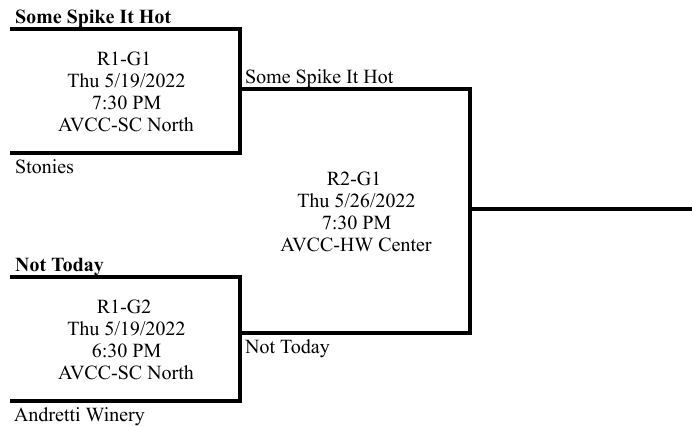

GB = Games Back, GP = Games Played, PCT = Winning Percentage.

Playoffs - Seeds 1-5

Playoffs - Seeds 6-10

Standings

Place	Team	W	L	T	GB	GP	PCT	Streak	Coach
1	NP Girls	17	10	0	--	27	0.630	Won 3	
2	Gold Diggers	17	10	0	--	27	0.630	Won 2	
3	Uno Bello	13	14	0	4	27	0.481	Lost 2	
4	Outsiders	12	15	0	5	27	0.444	Won 1	
5	Bumpin Uglies	12	15	0	5	27	0.444	Won 3	
6	Spikers	10	17	0	7	27	0.370	Lost 3	

GB = Games Back, GP = Games Played, PCT = Winning Percentage.

Playoff Brackets

Standings

Place	Team	W	L	T	GB	GP	PCT	Streak	Coach
1	Some Spike It Hot	24	3	0	--	27	0.889	Won 1	
2	Not Today	20	7	0	4	27	0.741	Lost 3	
3	Andretti Winery	17	10	0	7	27	0.630	Won 3	
4	Stonies	17	10	0	7	27	0.630	Won 2	
5	Prisoners of Gravity	14	13	0	10	27	0.519	Lost 2	
6	Diggin Divas	7	20	0	17	27	0.259	Lost 1	
7	Game On	6	21	0	18	27	0.222	Won 1	
8	Ballbusters	0	27	0	24	27	0.000	Lost 23	

GB = Games Back, GP = Games Played, PCT = Winning Percentage.

Playoff - Seeds 1-4

Playoffs - Seeds 5-8

Standings

Place	Team	W	L	T	GB	GP	PCT	Streak	Coach
1	Bump In The Night	23	4	0	--	27	0.852	Won 3	
2	Slammers	22	5	0	1	27	0.815	Won 6	
3	Ace Holes	18	9	0	5	27	0.667	Won 11	
4	Shamrock Setters	13	14	0	10	27	0.481	Won 4	
5	Bump It Up!	10	20	0	14.5	30	0.333	Lost 7	
6	Empty Nestors	4	23	0	19	27	0.148	Lost 9	
7	Ugly Bumpers	3	24	0	20	27	0.111	Lost 6	