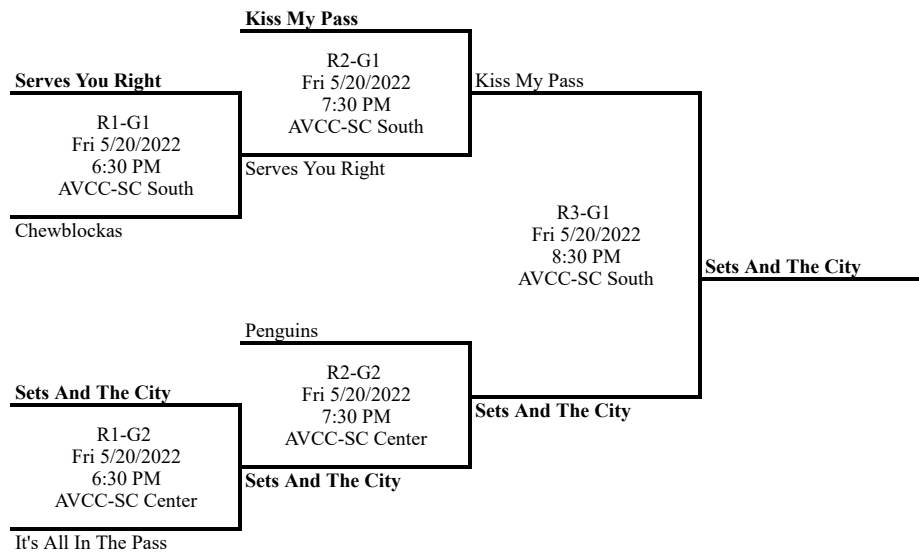

GB = Games Back, GP = Games Played, PCT = Winning Percentage.

Playoff Brackets

Standings

Place	Team	W	L	T	GB	GP	PCT	Streak	Coach
1	Uno Bello Salon	19	8	0	--	27	0.704	Won 1	
2	The Replacements	18	9	0	1	27	0.667	Lost 1	
3	Blockas	17	10	0	2	27	0.630	Lost 1	
4	Lil' Dinkers	10	20	0	10.5	30	0.333	Won 1	
5	U-dig	5	22	0	14	27	0.185	Won 1	

GB = Games Back, GP = Games Played, PCT = Winning Percentage.

Playoff Brackets

Standings

Place	Team	W	L	T	GB	GP	PCT	Streak	Coach
1	Kiss My Pass	20	6	1	--	27	0.759	Lost 1	
2	Penguins	18	8	1	2	27	0.685	Won 5	
3	Sets And The City	13	14	0	7.5	27	0.481	Lost 4	
4	Serves You Right	12	15	0	8.5	27	0.444	Lost 2	
5	Chewblockas	9	18	0	11.5	27	0.333	Lost 3	
6	It's All In The Pass	8	19	0	12.5	27	0.296	Won 1	

GB = Games Back, GP = Games Played, PCT = Winning Percentage.

Playoff Brackets

Standings

Place	Team	W	L	T	GB	GP	PCT	Streak	Coach
1	Setups	20	7	0	--	27	0.741	Won 2	
2	Courting Disaster	19	11	0	2.5	30	0.633	Lost 1	
3	We Tried	13	14	0	7	27	0.481	Lost 2	
4	Diggie Smalls	9	18	0	11	27	0.333	Won 1	
5	Bumpin' Uglies	8	19	0	12	27	0.296	Lost 1	