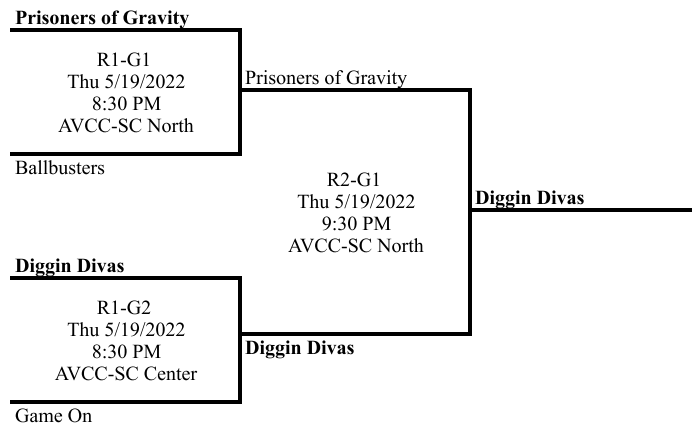

GB = Games Back, GP = Games Played, PCT = Winning Percentage.

Playoff Brackets

Standings

Place	Team	W	L	T	GB	GP	PCT	Streak	Coach
1	Some Spike It Hot	24	3	0	--	27	0.889	Won 1	
2	Not Today	20	7	0	4	27	0.741	Lost 3	
3	Andretti Winery	17	10	0	7	27	0.630	Won 3	
4	Stonies	17	10	0	7	27	0.630	Won 2	
5	Prisoners of Gravity	14	13	0	10	27	0.519	Lost 2	
6	Diggin Divas	7	20	0	17	27	0.259	Lost 1	
7	Game On	6	21	0	18	27	0.222	Won 1	
8	Ballbusters	0	27	0	24	27	0.000	Lost 23	

GB = Games Back, GP = Games Played, PCT = Winning Percentage.

Playoff - Seeds 1-4

Playoffs - Seeds 5-8

Standings

Place	Team	W	L	T	GB	GP	PCT	Streak	Coach
1	Bump In The Night	23	4	0	--	27	0.852	Won 3	
2	Slammers	22	5	0	1	27	0.815	Won 6	
3	Ace Holes	18	9	0	5	27	0.667	Won 11	
4	Shamrock Setters	13	14	0	10	27	0.481	Won 4	
5	Bump It Up!	10	20	0	14.5	30	0.333	Lost 7	
6	Empty Nestors	4	23	0	19	27	0.148	Lost 9	
7	Ugly Bumpers	3	24	0	20	27	0.111	Lost 6	