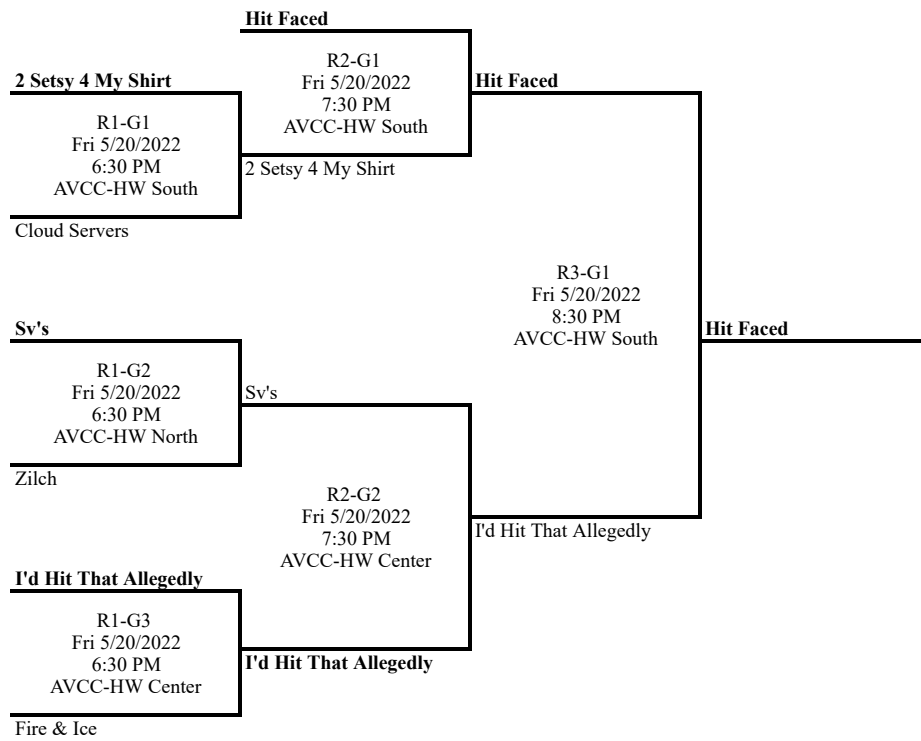

GB = Games Back, GP = Games Played, PCT = Winning Percentage.

Playoff - Seeds 1-4

Playoffs - Seeds 5-8

Standings

Place	Team	W	L	T	GB	GP	PCT	Streak	Coach
1	Bump In The Night	23	4	0	--	27	0.852	Won 3	
2	Slammers	22	5	0	1	27	0.815	Won 6	
3	Ace Holes	18	9	0	5	27	0.667	Won 11	
4	Shamrock Setters	13	14	0	10	27	0.481	Won 4	
5	Bump It Up!	10	20	0	14.5	30	0.333	Lost 7	
6	Empty Nestors	4	23	0	19	27	0.148	Lost 9	
7	Ugly Bumpers	3	24	0	20	27	0.111	Lost 6	

GB = Games Back, GP = Games Played, PCT = Winning Percentage.

Playoff Brackets

Standings

Place	Team	W	L	T	GB	GP	PCT	Streak	Coach
1	Hit Faced	25	2	0	--	27	0.926	Won 8	
2	I'd Hit That Allegedly	17	10	0	8	27	0.630	Won 1	
3	Sv's	14	13	0	11	27	0.519	Lost 1	
4	2 Setsy 4 My Shirt	13	14	0	12	27	0.481	Lost 1	
5	Cloud Servers	14	16	0	12.5	30	0.467	Lost 2	
6	Zilch	10	17	0	15	27	0.370	Won 3	
7	Fire & Ice	3	24	0	22	27	0.111	Lost 14	

GB = Games Back, GP = Games Played, PCT = Winning Percentage.

Playoff Brackets

Standings

Place	Team	W	L	T	GB	GP	PCT	Streak	Coach
1	Uno Bello Salon	19	8	0	--	27	0.704	Won 1	
2	The Replacements	18	9	0	1	27	0.667	Lost 1	
3	Blockas	17	10	0	2	27	0.630	Lost 1	
4	Lil' Dinkers	10	20	0	10.5	30	0.333	Won 1	
5	U-dig	5	22	0	14	27	0.185	Won 1	