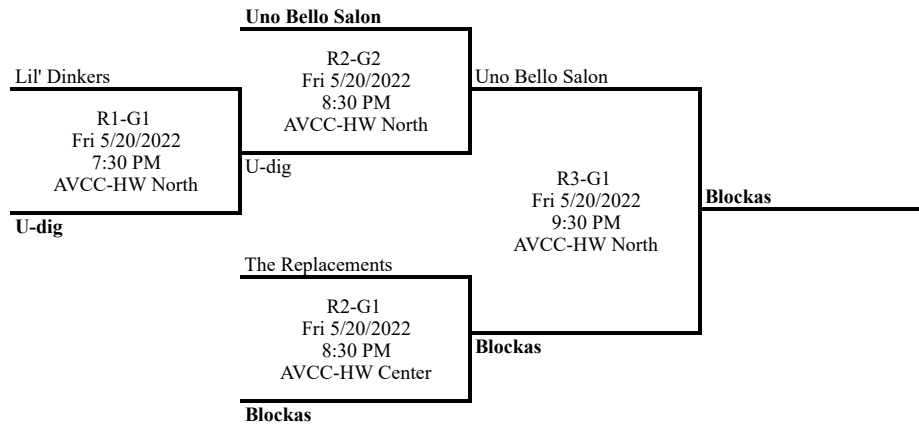

GB = Games Back, GP = Games Played, PCT = Winning Percentage.

Playoff - Seeds 1-4

Playoffs - Seeds 5-8

Standings

Place	Team	W	L	T	GB	GP	PCT	Streak	Coach
1	Bump In The Night	23	4	0	--	27	0.852	Won 3	
2	Slammers	22	5	0	1	27	0.815	Won 6	
3	Ace Holes	18	9	0	5	27	0.667	Won 11	
4	Shamrock Setters	13	14	0	10	27	0.481	Won 4	
5	Bump It Up!	10	20	0	14.5	30	0.333	Lost 7	
6	Empty Nestors	4	23	0	19	27	0.148	Lost 9	
7	Ugly Bumpers	3	24	0	20	27	0.111	Lost 6	

GB = Games Back, GP = Games Played, PCT = Winning Percentage.

Playoff Brackets

Standings

Place	Team	W	L	T	GB	GP	PCT	Streak	Coach
1	Hit Faced	25	2	0	--	27	0.926	Won 8	
2	I'd Hit That Allegedly	17	10	0	8	27	0.630	Won 1	
3	Sv's	14	13	0	11	27	0.519	Lost 1	
4	2 Setsy 4 My Shirt	13	14	0	12	27	0.481	Lost 1	
5	Cloud Servers	14	16	0	12.5	30	0.467	Lost 2	
6	Zilch	10	17	0	15	27	0.370	Won 3	
7	Fire & Ice	3	24	0	22	27	0.111	Lost 14	

GB = Games Back, GP = Games Played, PCT = Winning Percentage.

Playoff Brackets

Standings

Place	Team	W	L	T	GB	GP	PCT	Streak	Coach
1	Uno Bello Salon	19	8	0	--	27	0.704	Won 1	
2	The Replacements	18	9	0	1	27	0.667	Lost 1	
3	Blockas	17	10	0	2	27	0.630	Lost 1	
4	Lil' Dinkers	10	20	0	10.5	30	0.333	Won 1	
5	U-dig	5	22	0	14	27	0.185	Won 1	

GB = Games Back, GP = Games Played, PCT = Winning Percentage.

Playoff Brackets

Standings

Place	Team	W	L	T	GB	GP	PCT	Streak	Coach
1	Kiss My Pass	20	6	1	--	27	0.759	Lost 1	
2	Penguins	18	8	1	2	27	0.685	Won 5	
3	Sets And The City	13	14	0	7.5	27	0.481	Lost 4	
4	Serves You Right	12	15	0	8.5	27	0.444	Lost 2	
5	Chewblockas	9	18	0	11.5	27	0.333	Lost 3	
6	It's All In The Pass	8	19	0	12.5	27	0.296	Won 1	