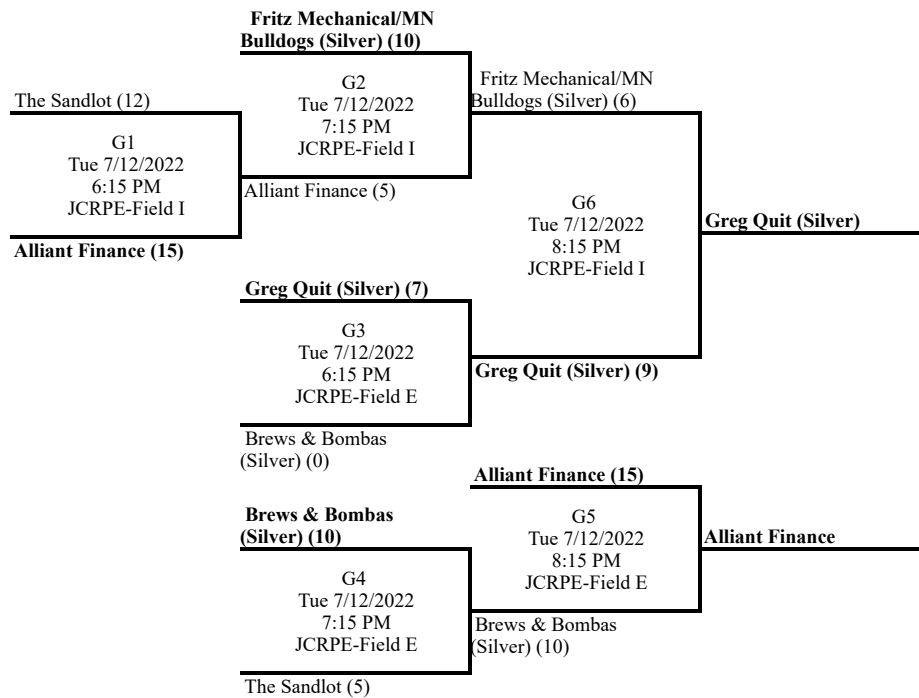

GB = Games Back, GP = Games Played, PCT = Winning Percentage.

Playoff Brackets

Standings

Place	Team	W	L	T	GB	GP	PCT	Streak	Coach
1	Fritz Mechanical/MN Bulldogs (Silver)	16	5	1	--	22	0.750	Tied 1	
2	Greg Quit (Silver)	14	6	2	1.5	22	0.682	Tied 1	
3	Brews & Bombas (Silver)	10	11	1	6	22	0.477	Won 1	
4	The Sandlot	10	11	1	6	22	0.477	Lost 1	
5	Alliant Finance	2	19	1	14	22	0.114	Lost 3	

GB = Games Back, GP = Games Played, PCT = Winning Percentage.

Playoff Brackets

Standings

Place	Team	W	L	T	GB	GP	PCT	Streak	Coach
1	Anarchy-Omega Exteriors	18	3	1	--	22	0.841	Won 6	
2	Moose Knuckles	14	8	0	4.5	22	0.636	Won 6	
3	MN Fanatics/Berserk Athletics	12	9	1	6	22	0.568	Won 1	
4	Tr-6 Method	12	9	1	6	22	0.568	Lost 2	
5	TJBB	9	13	0	9.5	22	0.409	Lost 2	
6	Connell Aviation	8	13	1	10	22	0.386	Lost 5	
7	Baxter Mechanical	8	14	0	10.5	22	0.364	Lost 2	
8	Fully Promoted	8	14	0	10.5	22	0.364	Won 2	
9	Zen's Drywall	8	14	0	10.5	22	0.364	Lost 7	