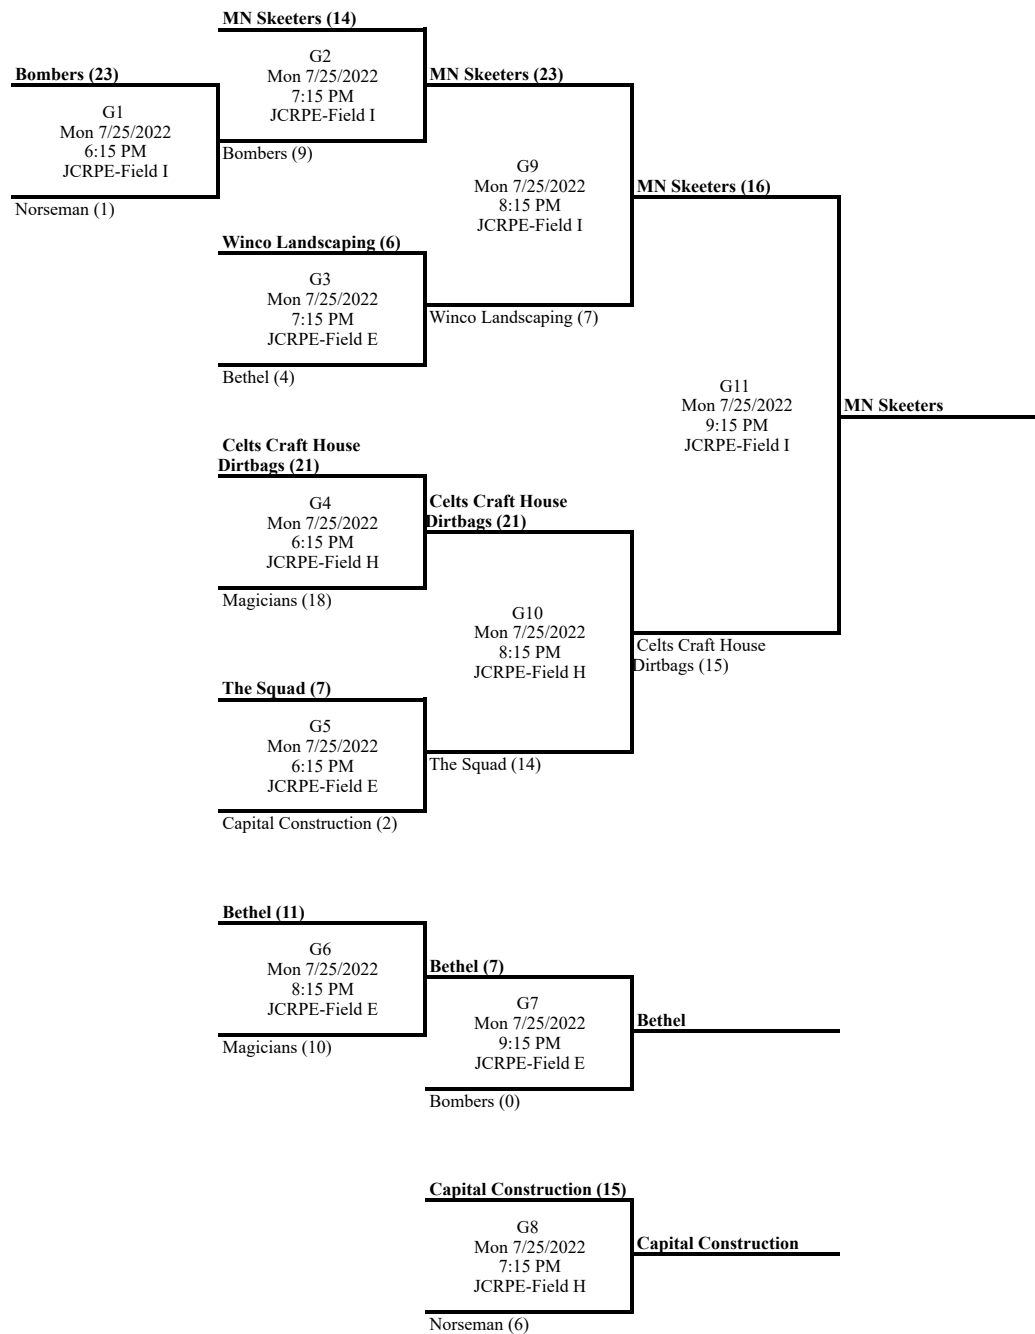

Standings

Place	Team	W	L	T	GB	GP	PCT	Streak	Coach
1	MN Skeeters	18	3	1	--	22	0.841	Won 6	
2	The Squad	17	5	0	1.5	22	0.773	Won 5	
3	Celts Craft House Dirtbags	16	6	0	2.5	22	0.727	Lost 1	
4	Winco Landscaping	15	7	0	3.5	22	0.682	Lost 3	
5	Bethel	9	11	2	8.5	22	0.455	Won 1	
6	Magicians	8	13	1	10	22	0.386	Lost 1	
7	Capital Construction	6	16	0	12.5	22	0.273	Won 1	
8	Bombers	4	15	3	13	22	0.250	Lost 4	
9	Norseman	2	19	1	16	22	0.114	Lost 1	

GB = Games Back, GP = Games Played, PCT = Winning Percentage.

Playoff Brackets