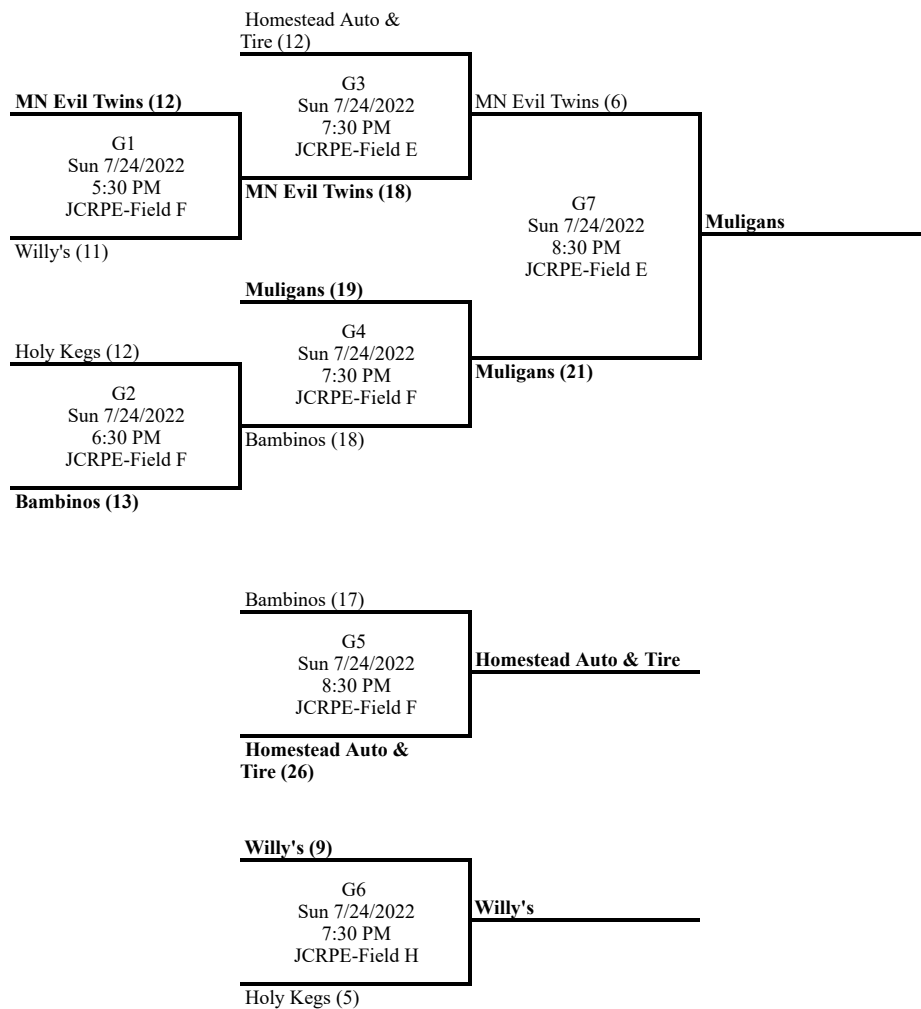

Standings

Place	Team	W	L	T	GB	GP	PCT	Streak	Coach
1	Homestead Auto & Tire	17	5	0	--	22	0.773	Won 6	
2	Muligans	16	5	1	.5	22	0.750	Lost 1	
3	Holy Kegs	12	8	2	4	22	0.591	Won 1	
4	MN Evil Twins	12	9	1	4.5	22	0.568	Won 1	
5	Willy's	4	16	2	12	22	0.227	Lost 2	
6	Bambinos	2	20	0	15	22	0.091	Lost 1	

GB = Games Back, GP = Games Played, PCT = Winning Percentage.

Playoff Brackets