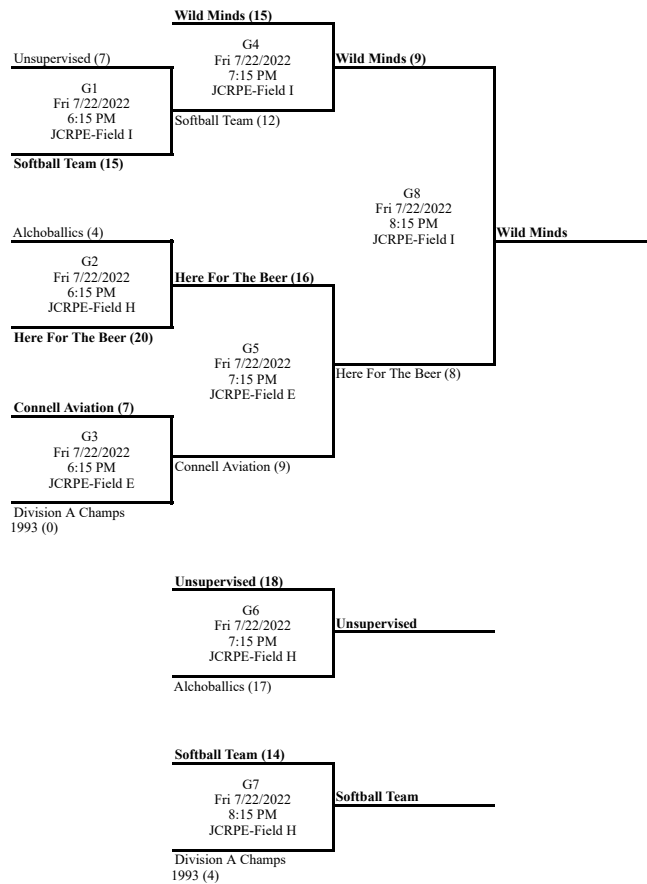

Standings

Place	Team	W	L	T	GB	GP	PCT	Streak	Coach
1	Wild Minds	19	3	0	--	22	0.864	Won 4	
2	Connell Aviation	17	5	0	2	22	0.773	Won 1	
3	Alchoballics	14	8	0	5	22	0.636	Won 2	
4	Unsupervised	14	8	0	5	22	0.636	Lost 1	
5	Softball Team	13	9	0	6	22	0.591	Won 1	
6	Here For The Beer	13	9	0	6	22	0.591	Lost 2	
7	Division A Champs 1993	11	11	0	8	22	0.500	Lost 1	
8	Angels In The Outfield	6	16	0	13	22	0.273	Lost 6	
9	One Hit Wonders	6	16	0	13	22	0.273	Won 3	
10	AV Chaos	5	17	0	14	22	0.227	Lost 3	
11	Mindful Planning	3	19	0	16	22	0.136	Won 1	

GB = Games Back, GP = Games Played, PCT = Winning Percentage.

Playoffs Seeds 1-7