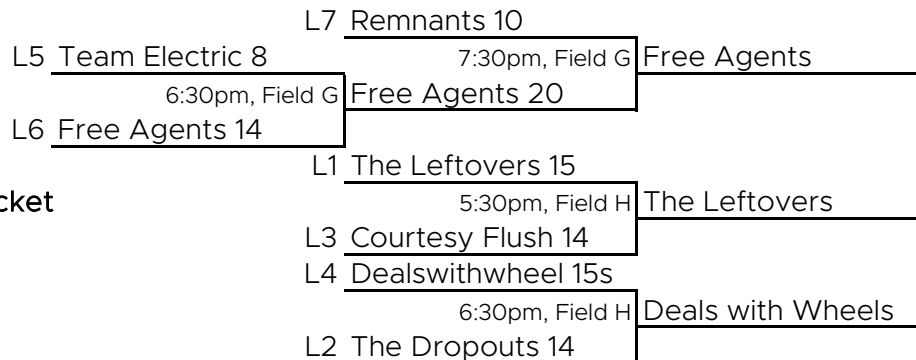

Consolation Bracket