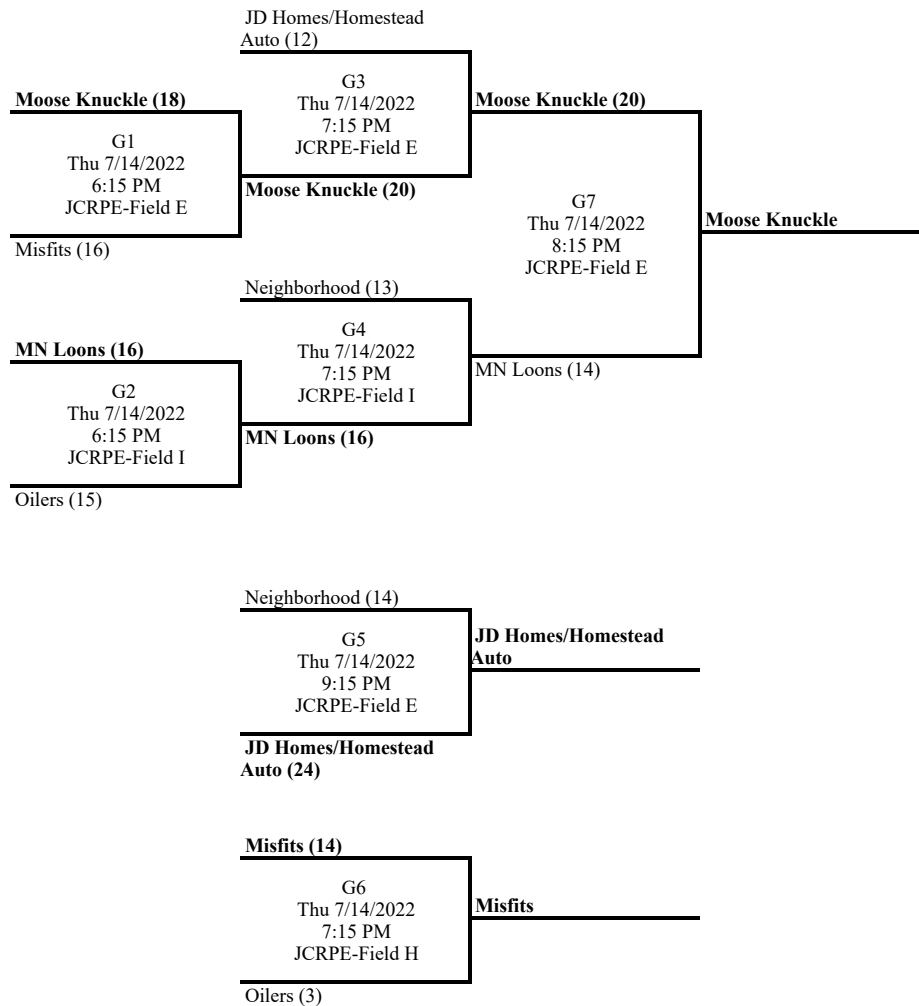

Standings

Place	Team	W	L	T	GB	GP	PCT	Streak	Coach
1	JD Homes/Homestead Auto	16	6	0	--	22	0.727	Lost 1	
2	Neighborhood	15	7	0	1	22	0.682	Won 3	
3	MN Loons	15	7	0	1	22	0.682	Won 1	
4	Moose Knuckle	14	8	0	2	22	0.636	Lost 1	
5	Misfits	12	10	0	4	22	0.545	Lost 3	
6	Oilers	12	10	0	4	22	0.545	Won 1	

GB = Games Back, GP = Games Played, PCT = Winning Percentage.

Playoff Brackets