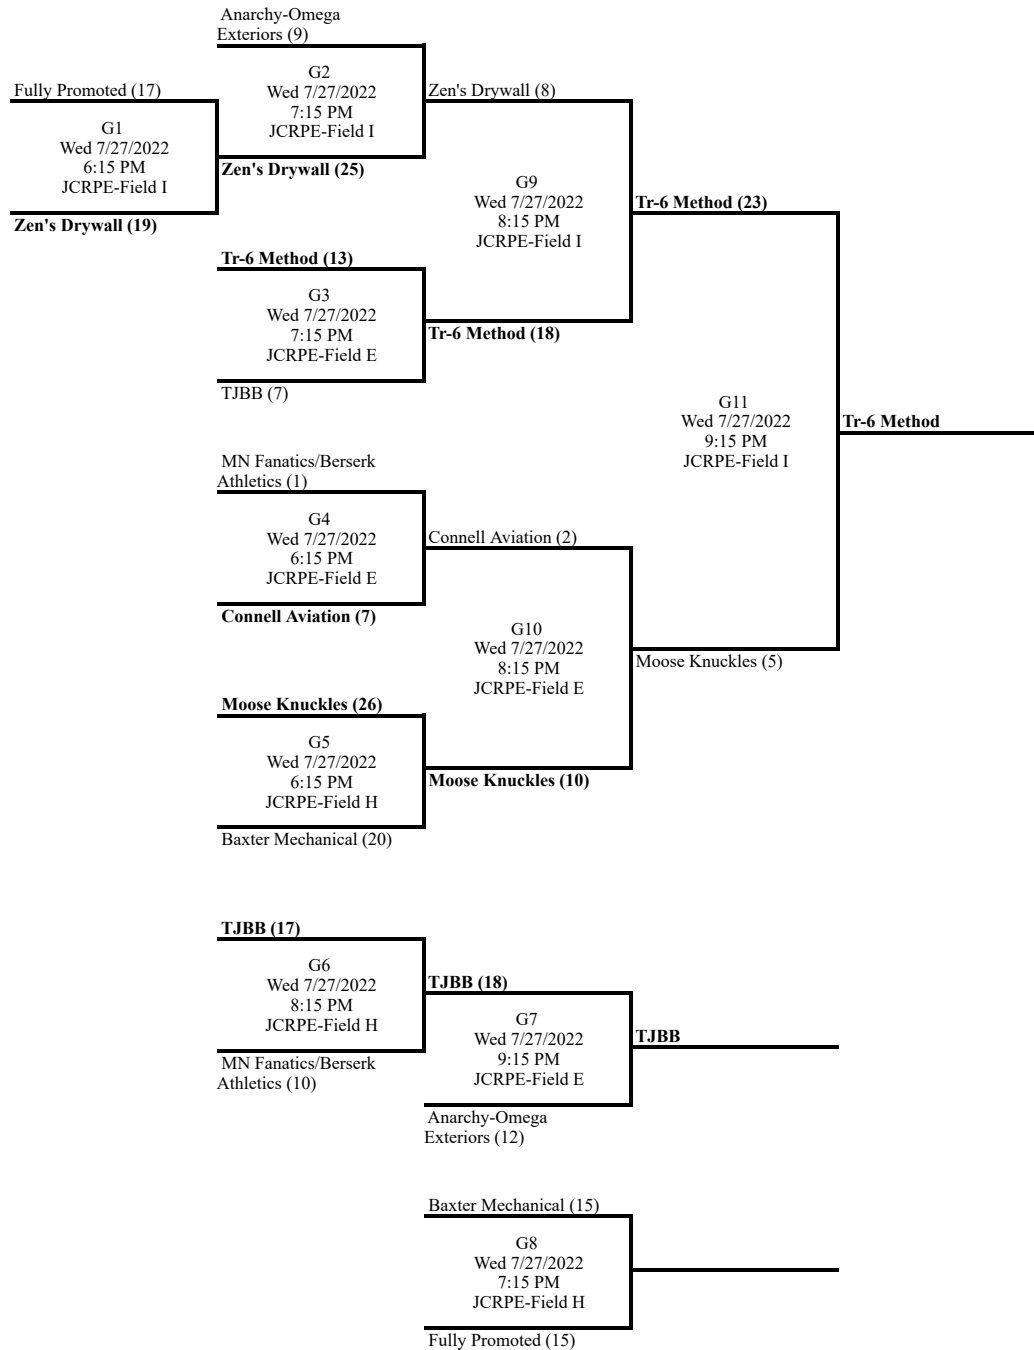

Standings

Place	Team	W	L	T	GB	GP	PCT	Streak	Coach
1	Anarchy-Omega Exteriors	18	3	1	--	22	0.841	Won 6	
2	Moose Knuckles	14	8	0	4.5	22	0.636	Won 6	
3	MN Fanatics/Berserk Athletics	12	9	1	6	22	0.568	Won 1	
4	Tr-6 Method	12	9	1	6	22	0.568	Lost 2	
5	TJBB	9	13	0	9.5	22	0.409	Lost 2	
6	Connell Aviation	8	13	1	10	22	0.386	Lost 5	
7	Baxter Mechanical	8	14	0	10.5	22	0.364	Lost 2	
8	Fully Promoted	8	14	0	10.5	22	0.364	Won 2	
9	Zen's Drywall	8	14	0	10.5	22	0.364	Lost 7	

GB = Games Back, GP = Games Played, PCT = Winning Percentage.

Playoff Brackets