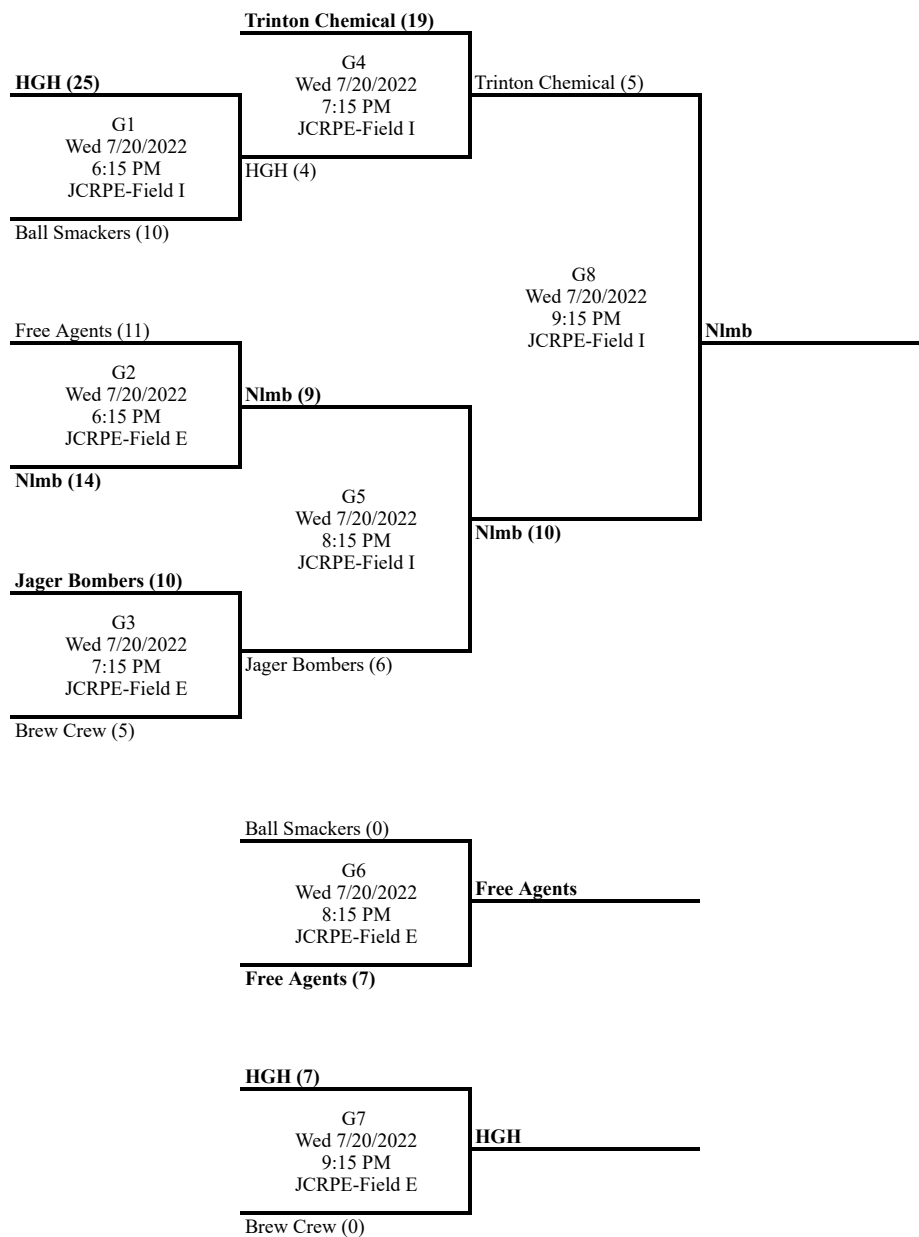

Standings

Place	Team	W	L	T	GB	GP	PCT	Streak	Coach
1	Trinton Chemical	17	4	1	--	22	0.795	Lost 2	
2	Jager Bombers	14	8	0	3.5	22	0.636	Lost 1	
3	Free Agents	10	9	3	6	22	0.523	Won 1	
4	HGH	9	11	2	7.5	22	0.455	Won 3	
5	Ball Smackers	9	12	1	8	22	0.432	Lost 1	
6	Nlmb	8	13	1	9	22	0.386	Won 1	
7	Brew Crew	5	15	2	11.5	22	0.273	Won 1	

GB = Games Back, GP = Games Played, PCT = Winning Percentage.

Playoff Brackets