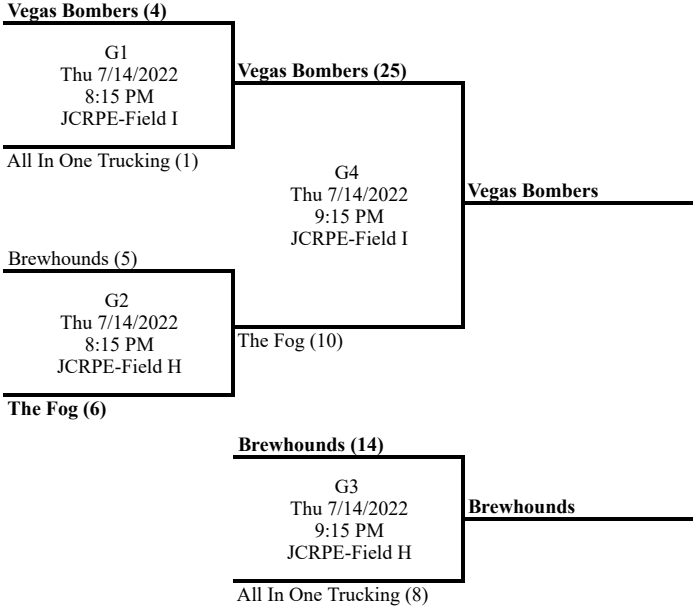

GB = Games Back, GP = Games Played, PCT = Winning Percentage.

Playoff Brackets

Standings

Place	Team	W	L	T	GB	GP	PCT	Streak	Coach
1	JD Homes/Homestead Auto	16	6	0	--	22	0.727	Lost 1	
2	Neighborhood	15	7	0	1	22	0.682	Won 3	
3	MN Loons	15	7	0	1	22	0.682	Won 1	
4	Moose Knuckle	14	8	0	2	22	0.636	Lost 1	
5	Misfits	12	10	0	4	22	0.545	Lost 3	
6	Oilers	12	10	0	4	22	0.545	Won 1	

GB = Games Back, GP = Games Played, PCT = Winning Percentage.

Playoff Brackets

Standings

Place	Team	W	L	T	GB	GP	PCT	Streak	Coach
1	Vegas Bombers	9	13	0	2	22	0.409	Won 1	
2	Brewhounds	7	14	1	3.5	22	0.341	Won 2	
3	The Fog	5	15	2	5	22	0.273	Lost 1	
4	All In One Trucking	3	18	1	7.5	22	0.159	Lost 2	

GB = Games Back, GP = Games Played, PCT = Winning Percentage.

Playoff Brackets

Standings

Place	Team	W	L	T	GB	GP	PCT	Streak	Coach
1	Wild Minds	19	3	0	--	22	0.864	Won 4	
2	Connell Aviation	17	5	0	2	22	0.773	Won 1	
3	Alchoballics	14	8	0	5	22	0.636	Won 2	
4	Unsupervised	14	8	0	5	22	0.636	Lost 1	
5	Softball Team	13	9	0	6	22	0.591	Won 1	
6	Here For The Beer	13	9	0	6	22	0.591	Lost 2	
7	Division A Champs 1993	11	11	0	8	22	0.500	Lost 1	
8	Angels In The Outfield	6	16	0	13	22	0.273	Lost 6	
9	One Hit Wonders	6	16	0	13	22	0.273	Won 3	
10	AV Chaos	5	17	0	14	22	0.227	Lost 3	
11	Mindful Planning	3	19	0	16	22	0.136	Won 1	