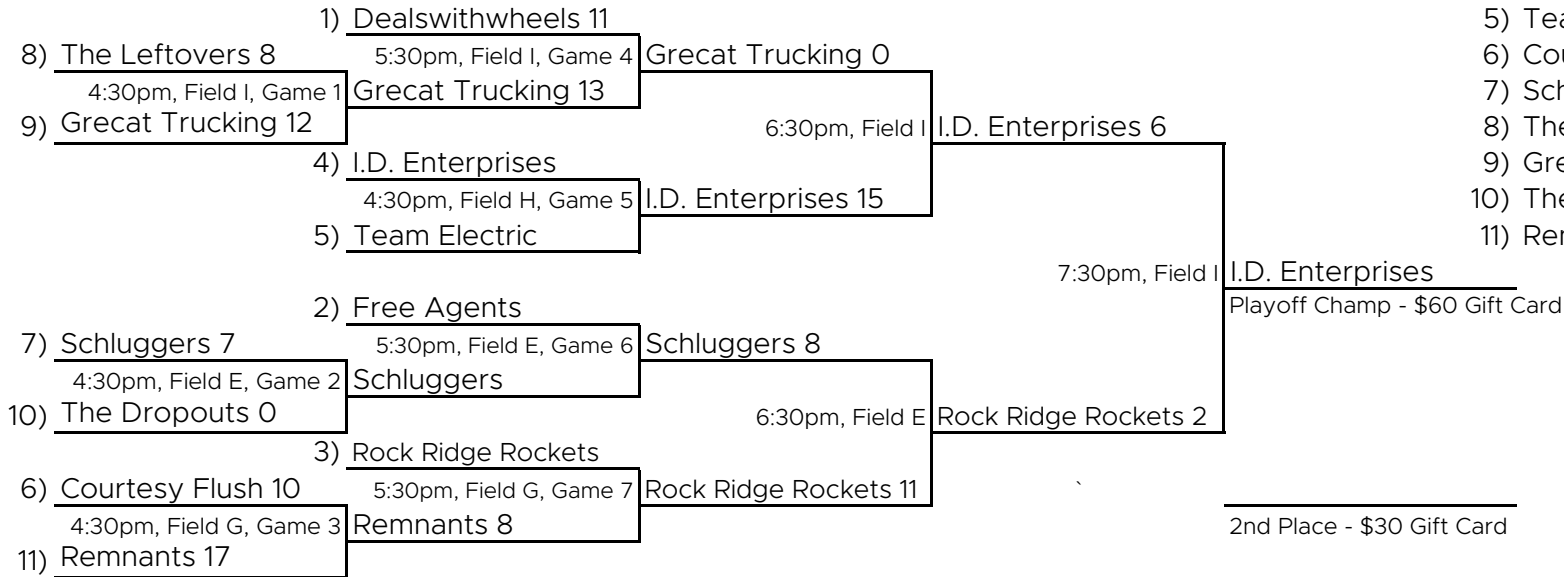

Apple Valley Parks and Recreation Sunday Bronze Division Men's Softball Playoffs

Playoffs will start the week following the last regular-season game
www.applevalleymn.gov/softball

- Players must be on roster to be eligible for playoffs
- High seed is home team
- All league rules apply

Team	W	L	T
1) Dealswithwheels	18	4	0
2) Free Agents	17	5	0
3) Rock Ridge Rockets	15	6	1
4) I.D. Enterprises	15	6	1
5) Team Electric	11	11	0
6) Courtesy Flush	11	11	0
7) Schluggers	9	13	0
8) The Leftovers	9	13	0
9) Greecat Trucking	6	16	0
10) The Dropouts	5	17	0
11) Remnants	4	18	0

Winner's Bracket