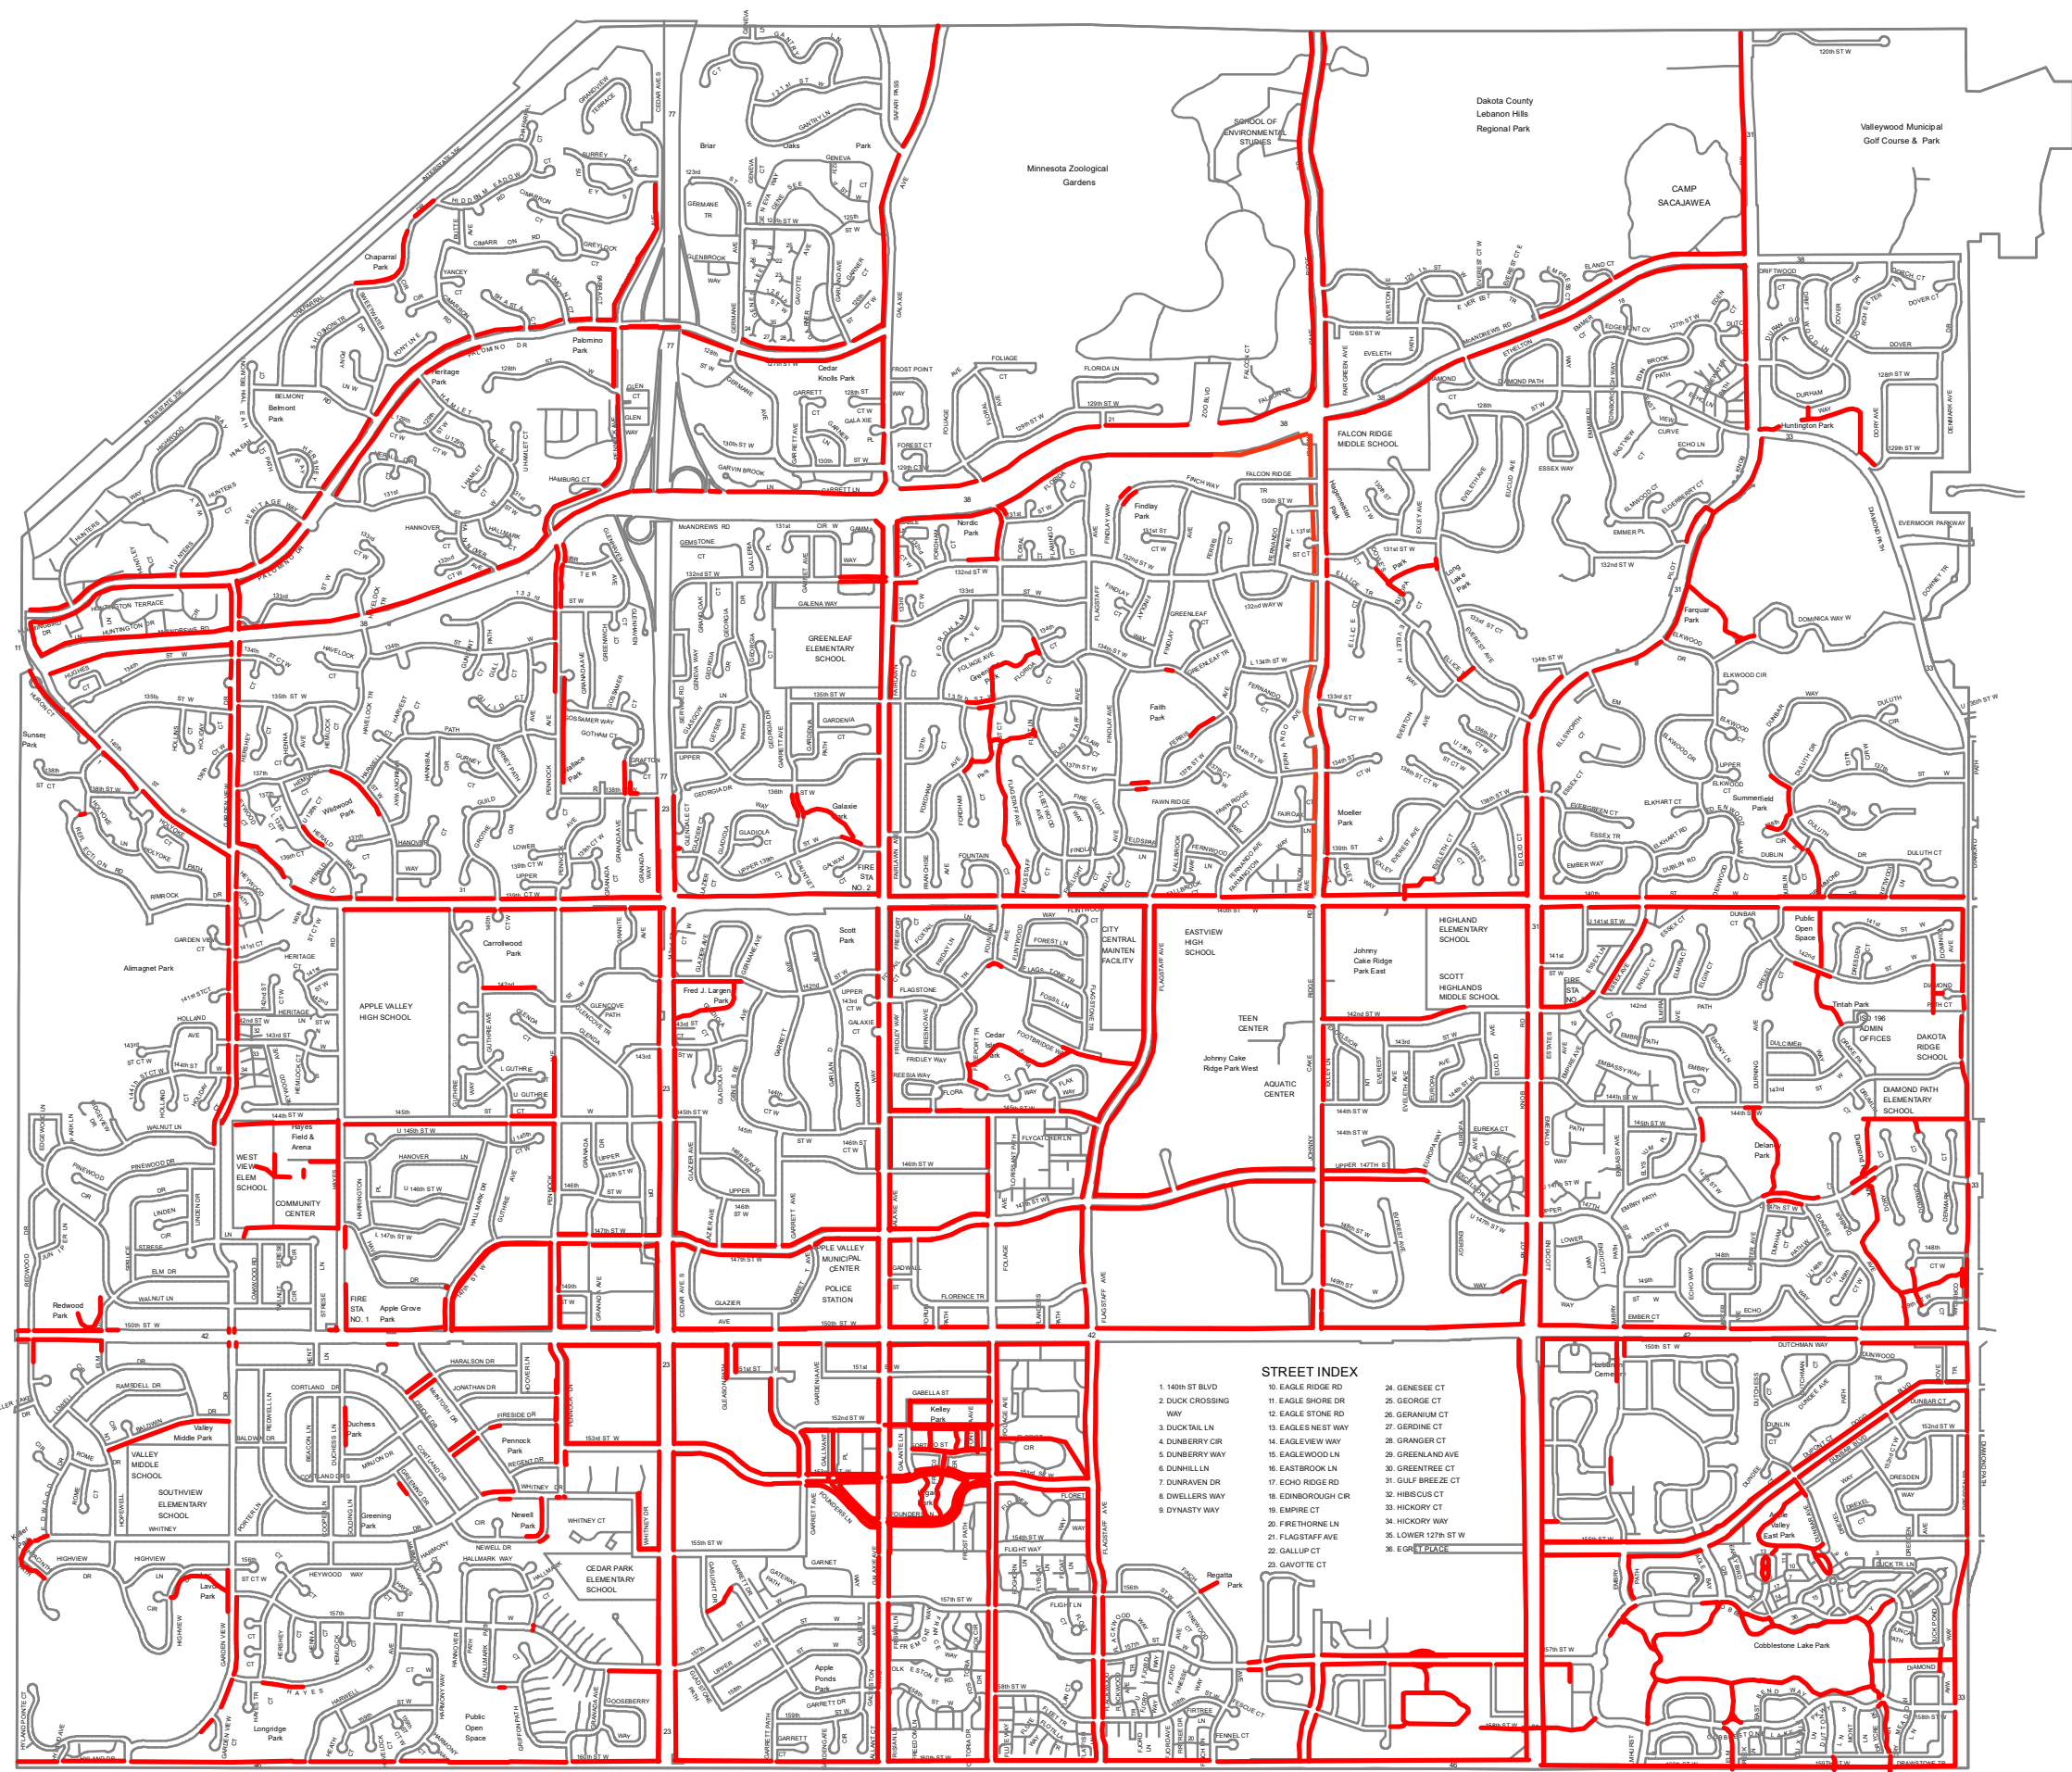

2022-2023

— Sidewalk & Pathway Plowing